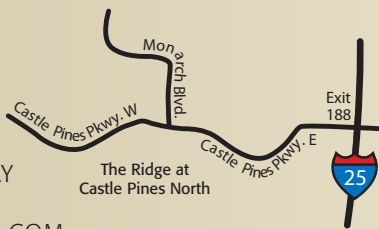

# THE RIDGE

at CASTLE PINES NORTH

1414 CASTLE PINES PARKWAY  
CASTLE ROCK, CO 80108

303.688.0100 | PLAYTHERIDGE.COM

**From Denver International:** Take Toll Road E-470 South to I-25 South. Travel South on I-25 to Exit 188 (Castle Pines Parkway). Turn Right and go West 2 miles until you see the club house on the left side of the road. Drive time - approx 45 mins